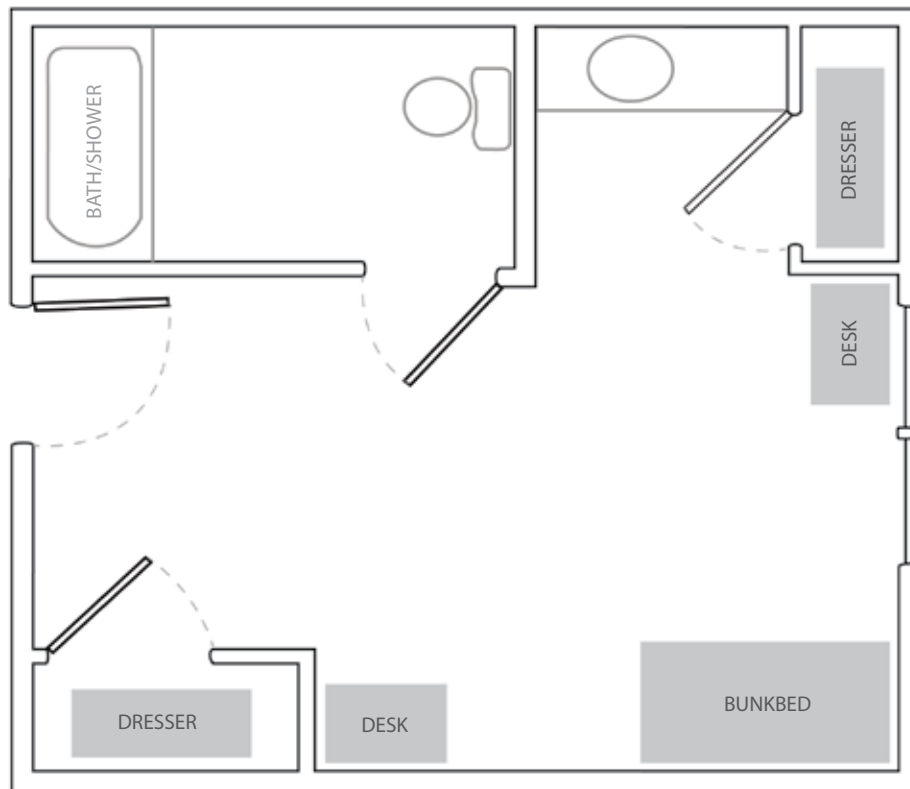

**RESIDENCE LIFE**

**COOPER-HEATH (2 person)**

**BUNKBED DIMENSIONS**

- Height: 38" (top), 29" (bottom)
- Length: 79"
- Depth: 42"

**DESK DIMENSIONS**

- Height: 23.5"
- Length: 42"
- Depth: 27"

**DRESSER DIMENSIONS**

- Height: 30.5"
- Length: 29"
- Depth: 19.5"

**AMMENITIES:**

- Double mattresses
- Satellite TV options
- Single rooms
- Shared shower
- Desk and chair
- Drawers
- Closet