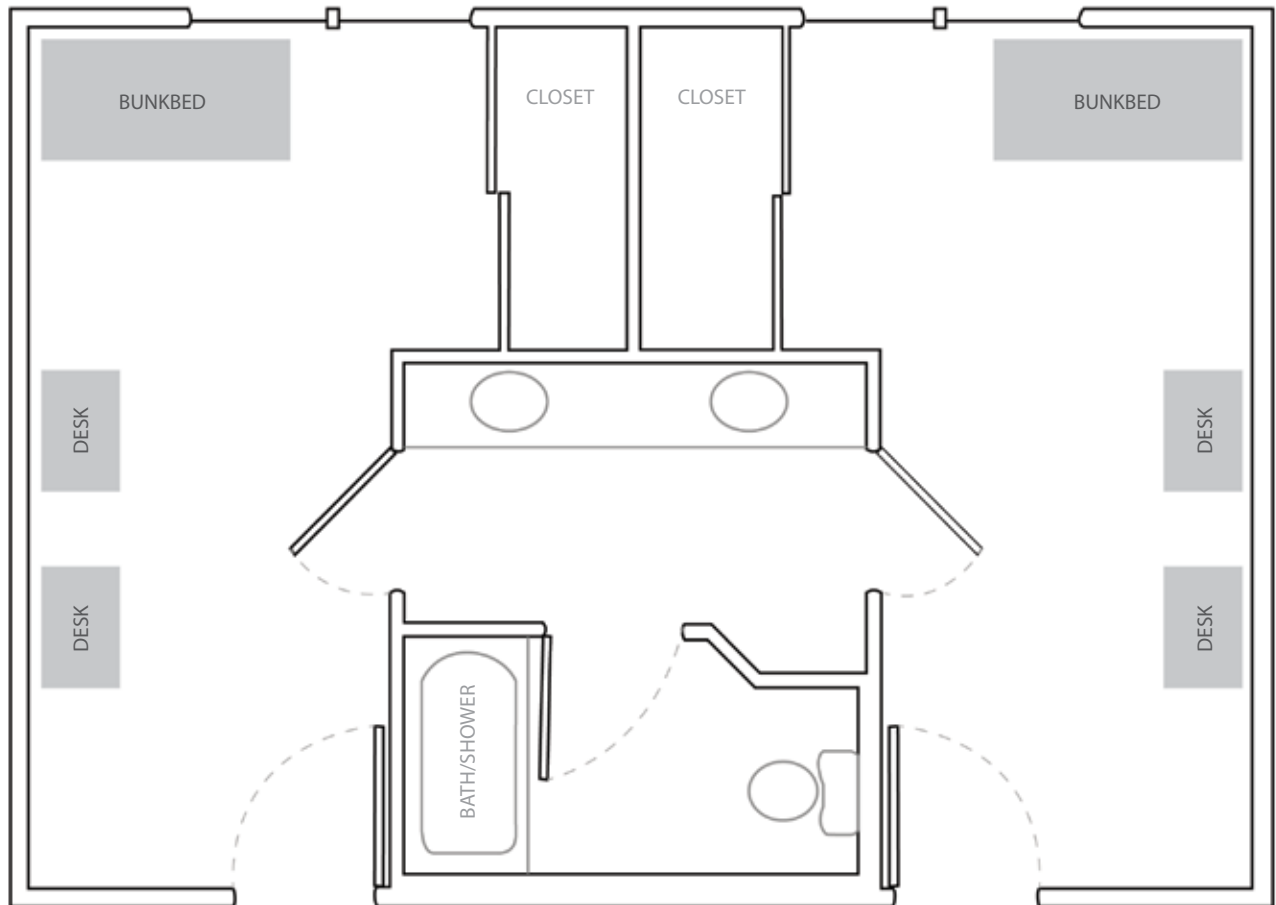

**RESIDENCE LIFE**

**CURRIE-EDIGAR (4 person)**

**BUNKBED DIMENSIONS**

- Height: 38" (top), 29" (bottom)
- Length: 79"
- Depth: 42"

**DESK DIMENSIONS**

- Height: 23.5"
- Length: 42"
- Depth: 27"

**DRESSER DIMENSIONS**

- Height: 30.5"
- Length: 29"
- Depth: 19.5"

**AMMENITIES:**

- Double mattresses
- Satellite TV options
- Single rooms
- Shared shower
- Desk and chair
- Drawers
- Closet