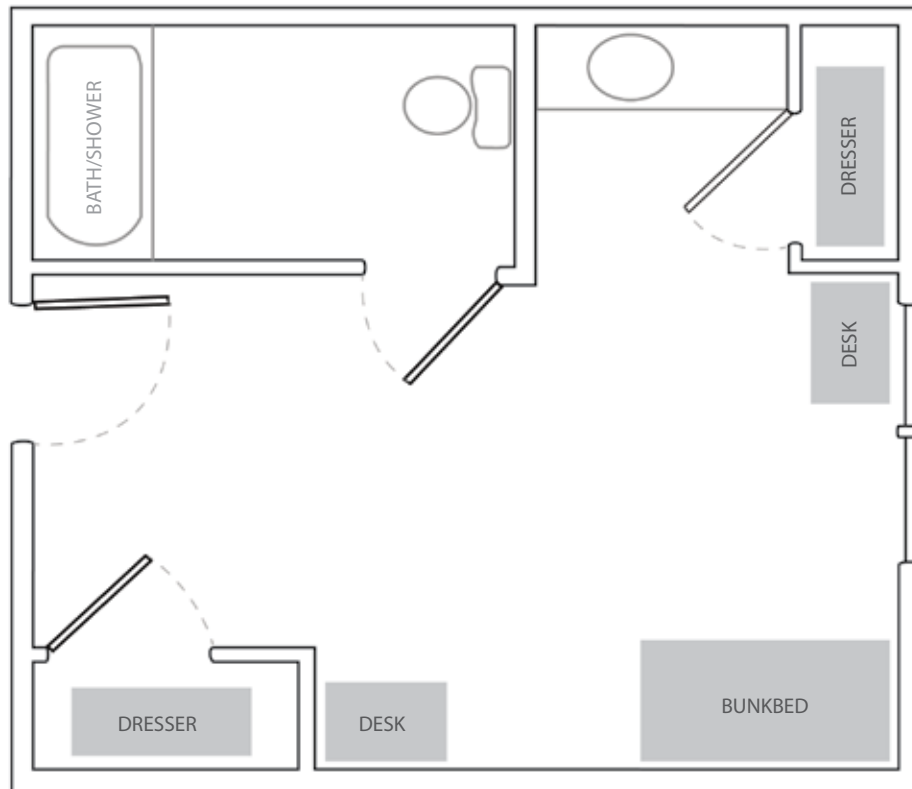

RESIDENCE LIFE

CURRIE-EDIGAR (2 person)

BUNKBED DIMENSIONS

- Height: 38" (top), 29" (bottom)
- Length: 79"
- Depth: 42"

DESK DIMENSIONS

- Height: 23.5"
- Length: 42"
- Depth: 27"

DRESSER DIMENSIONS

- Height: 30.5"
- Length: 29"
- Depth: 19.5"

AMMENITIES:

- Double mattresses
- Satellite TV options
- Single rooms
- Shared shower
- Desk and chair
- Drawers
- Closet