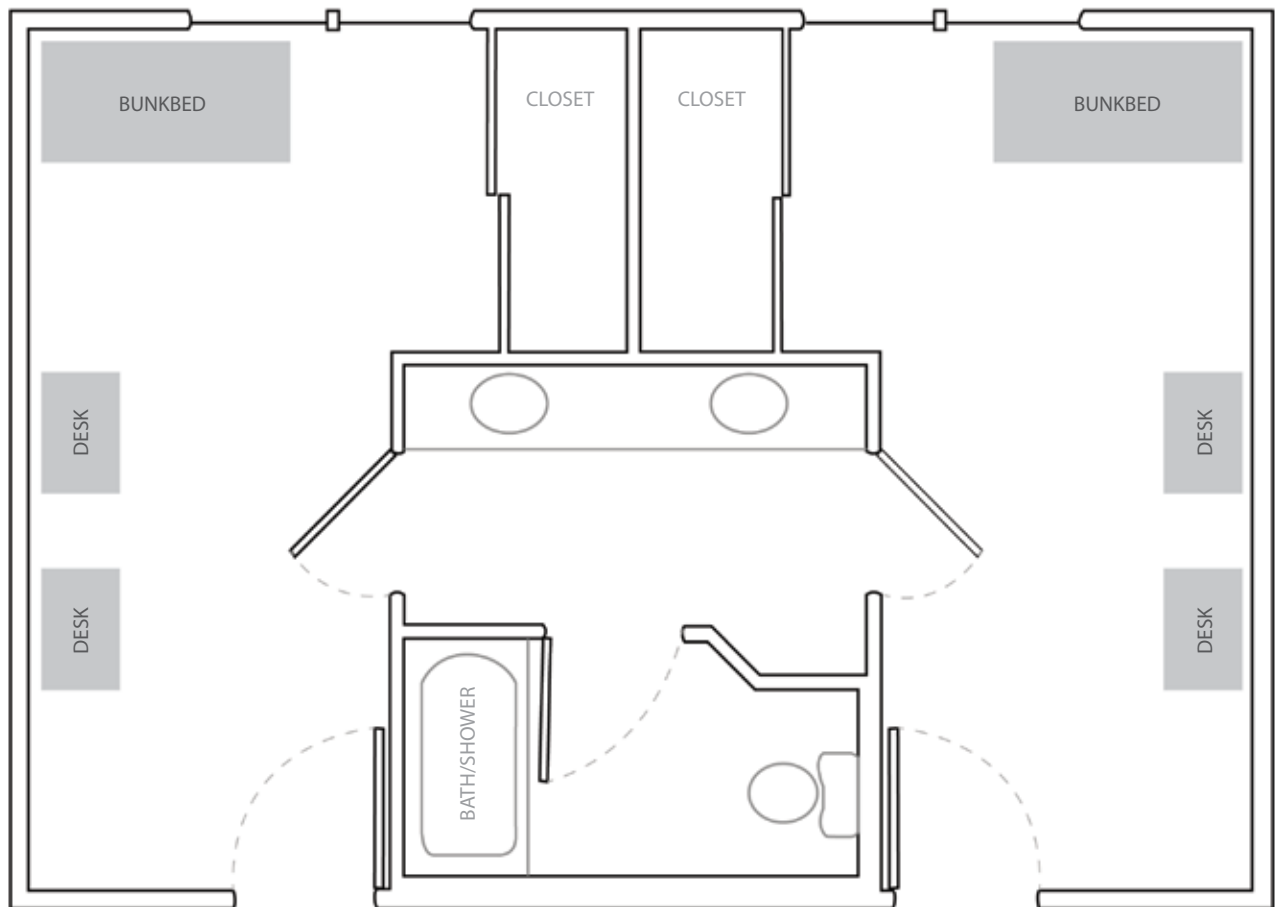

RESIDENCE LIFE

COOPER-HEATH (4 person)

BUNKBED DIMENSIONS

- Height: 38" (top), 29" (bottom)
- Length: 79"
- Depth: 42"

DESK DIMENSIONS

- Height: 23.5"
- Length: 42"
- Depth: 27"

DRESSER DIMENSIONS

- Height: 30.5"
- Length: 29"
- Depth: 19.5"

AMMENITIES:

- Double mattresses
- Satellite TV options
- Single rooms
- Shared shower
- Desk and chair
- Drawers
- Closet